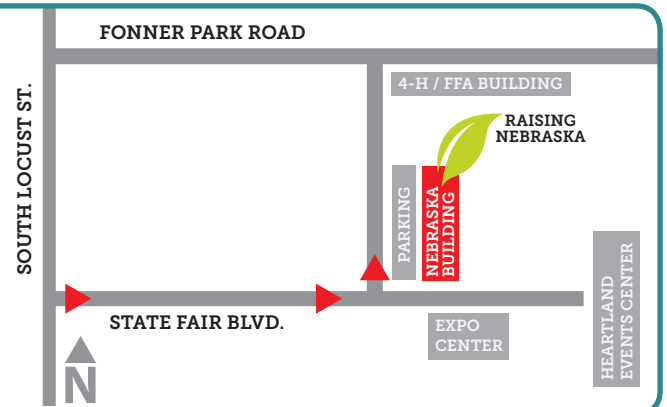

Program:

"Bean Genes"

Red Bean, Black Bean, Great
Northern Bean and Pinto
Bean – what makes a bean
different? Come discover the
impact of genes!

Raising Nebraska

Located inside the Nebraska Building
at the Nebraska State Fairgrounds
(Fonner Park) in Grand Island

Parking is available on the west side of the Nebraska
Building. Please enter the Nebraska Building through
the main entrance (under the "Nebraska Building"
signage) then take a left into Raising Nebraska.